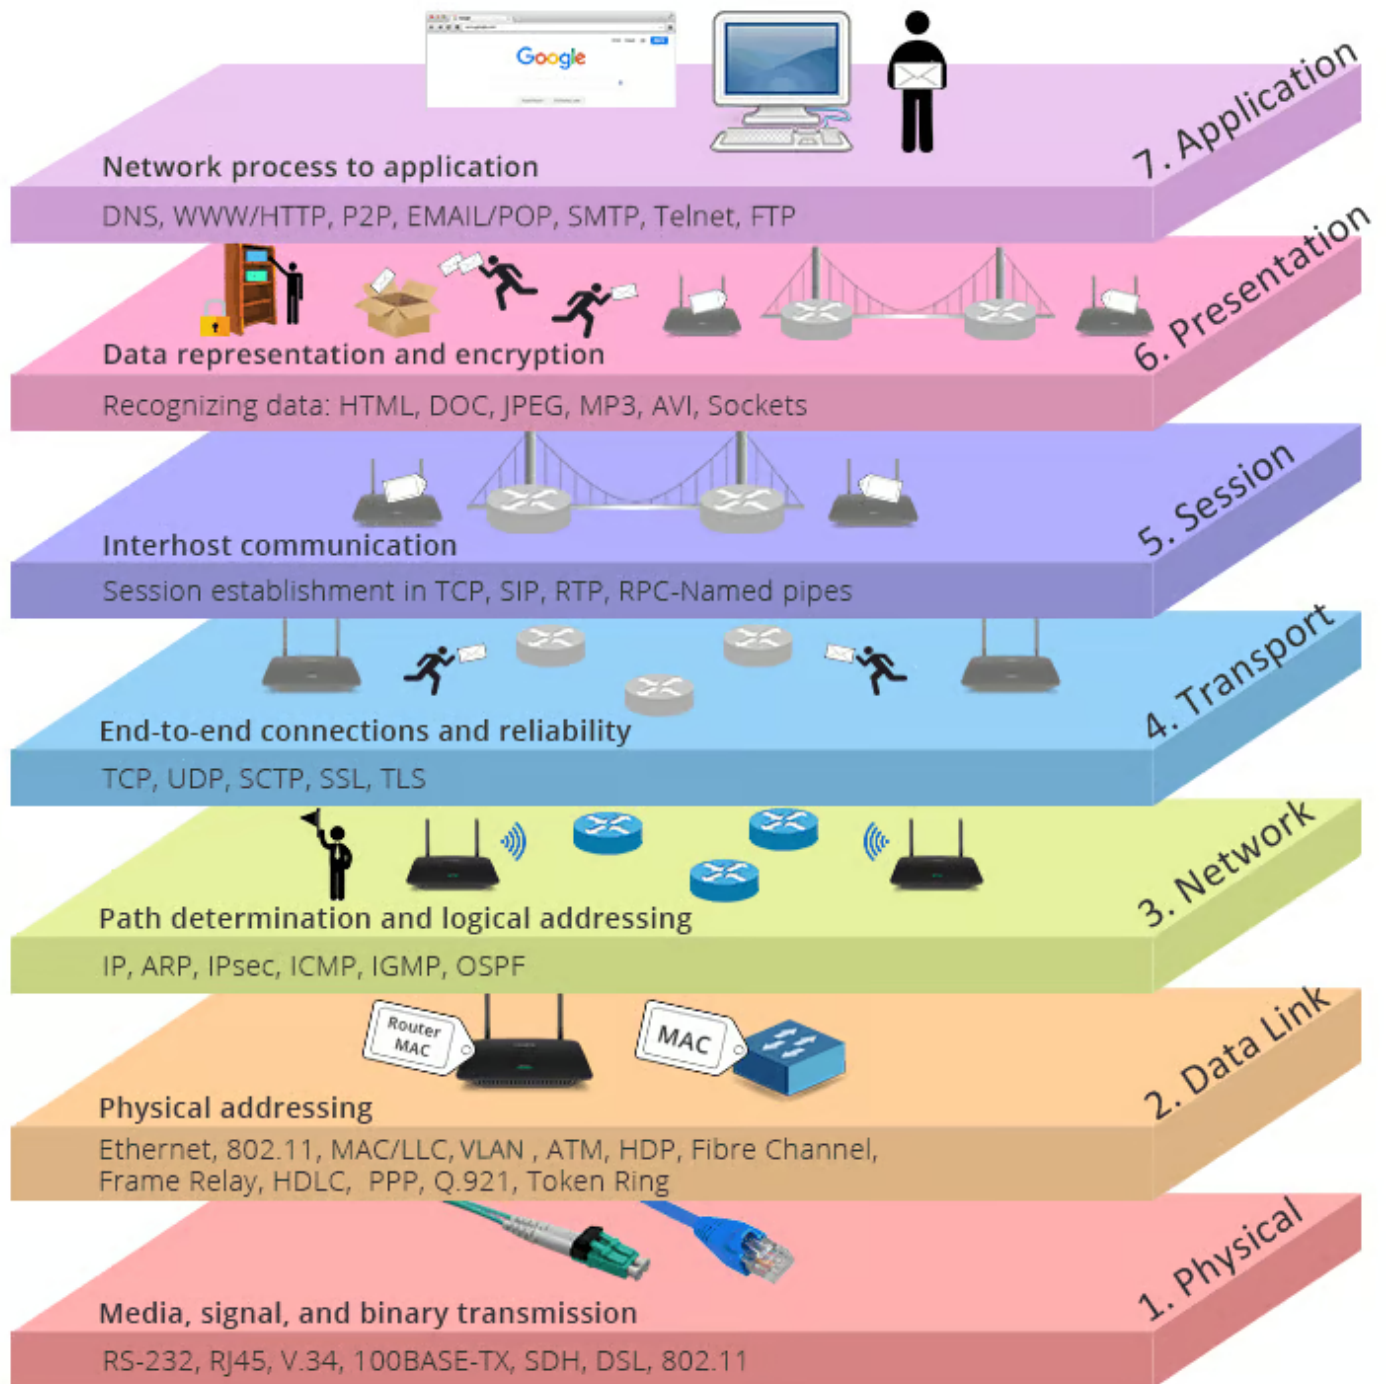

MODELO OSI

EL modelo OSI y sus diferentes capas:

Revision #1

Created 2026-02-14 16:45:19 UTC by PetaTron

Updated 2026-02-14 16:46:37 UTC by PetaTron