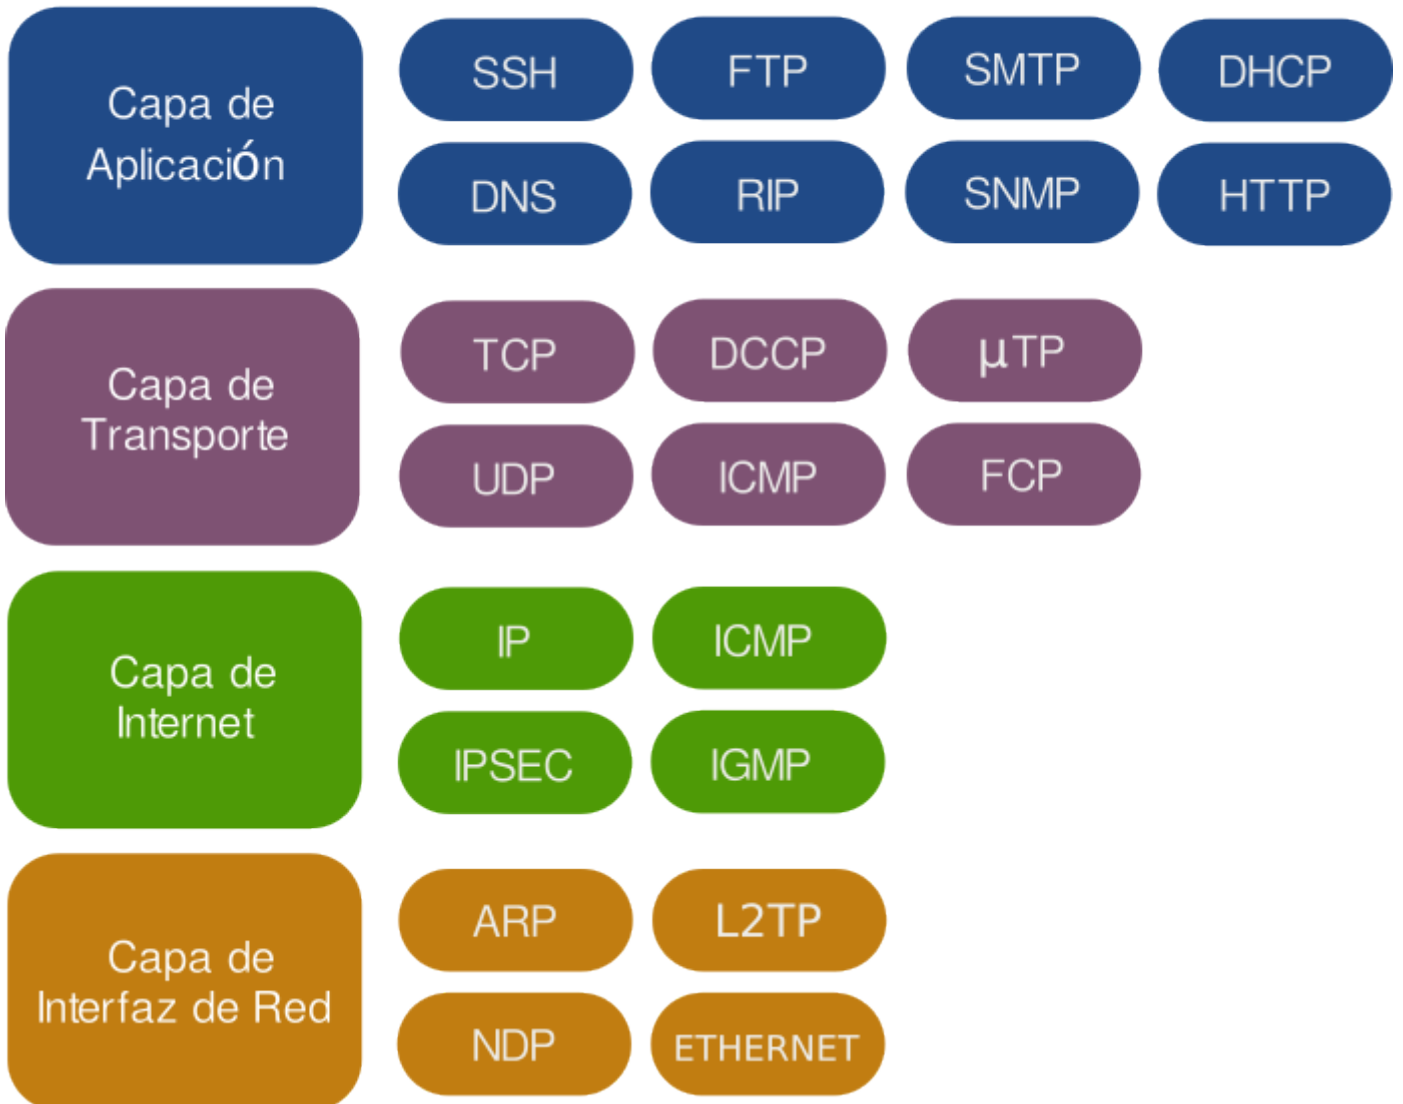

# Modelo TCP/IP

Modelo TCP/IP

Modelo  
TCP/IP

Suite de Protocolos  
(principales)

---

Revision #1

Created 2026-02-14 16:49:38 UTC by PetaTron

Updated 2026-02-14 16:53:14 UTC by PetaTron