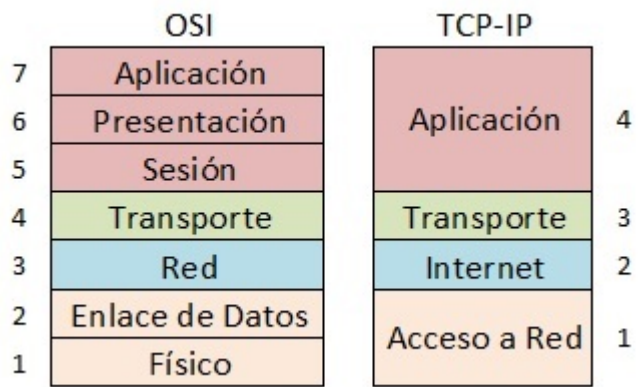

# Modelo TCP/IP

Modelo TCP/IP

Modelo  
TCP/IP

Suite de Protocolos  
(principales)

---

Revision #1

Created 2026-02-14 16:49:38 UTC by PetaTron

Updated 2026-02-14 16:53:14 UTC by PetaTron