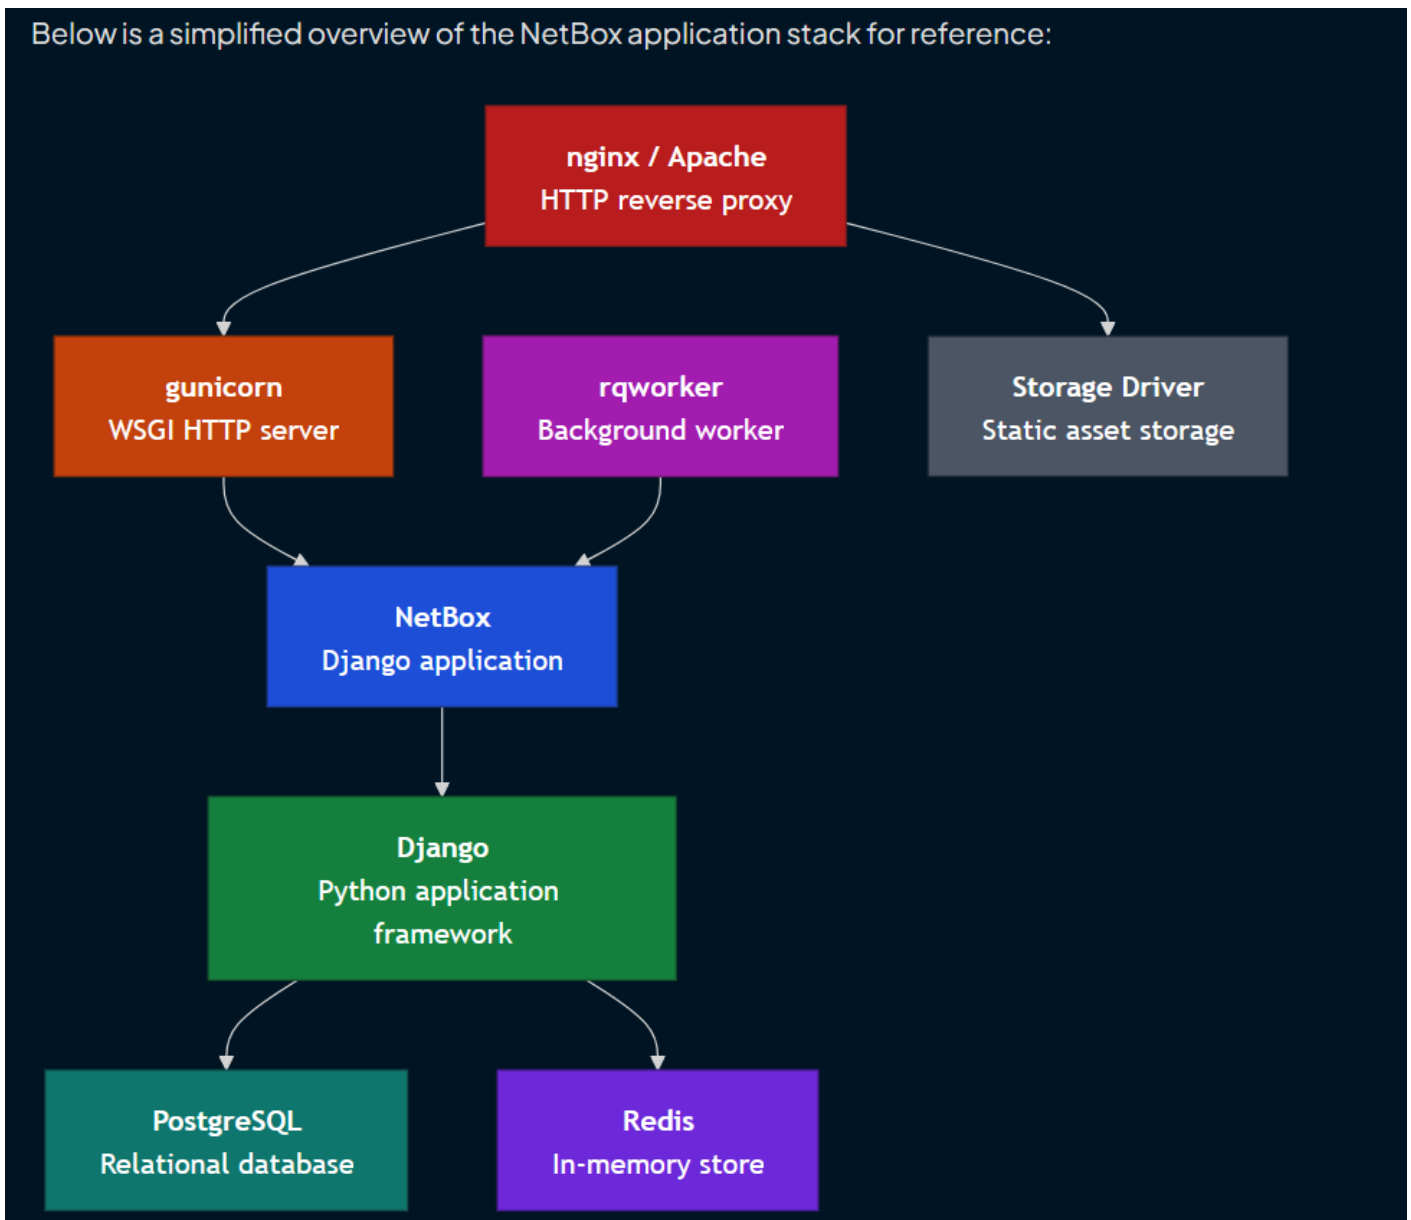

NetBox baremetal

Lista de componentes para la instalación de Netbox:

- PostgreSQL
- Redis
- NetBox components
- Gunicorn
- HTTP server

Below is a simplified overview of the NetBox application stack for reference:

1. PostgreSQL

2. Redis

3. NetBox components

4. Gunicorn

5. HTTP server

Revision #8

Created 2026-07-05 18:28:18 UTC by Xavi

Updated 2026-07-05 18:53:14 UTC by Xavi