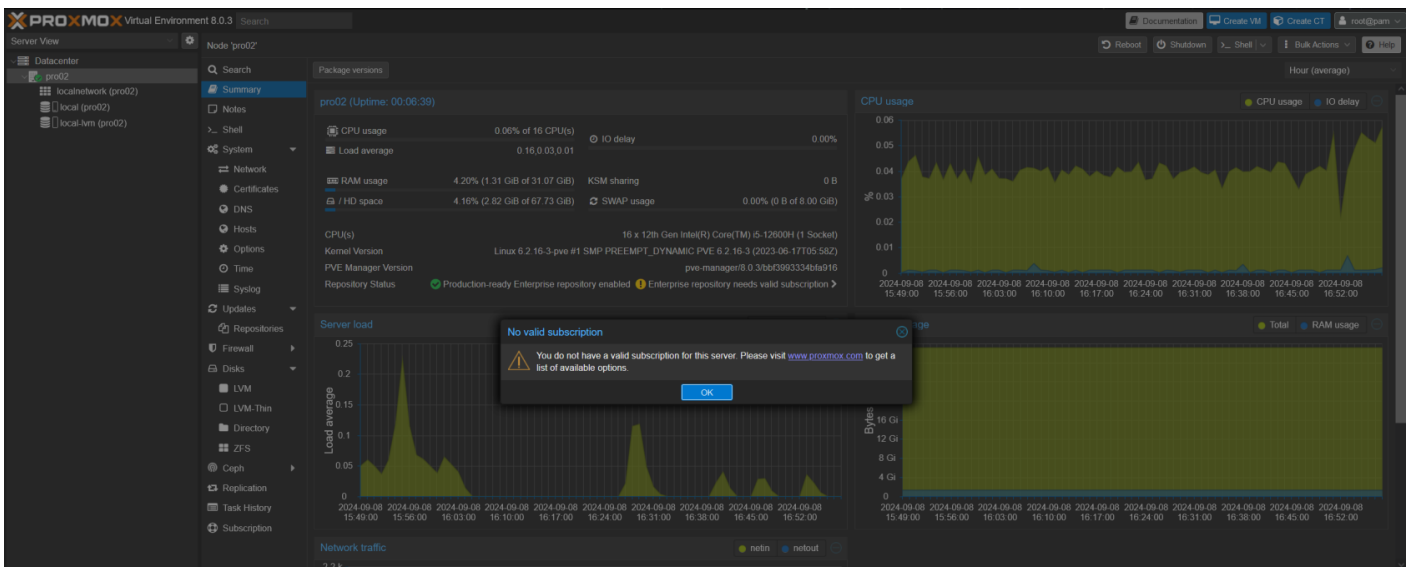

Primeros pasos después de la instalación

Node: pro02

Package versions

pro02 (Uptime: 00:07:34)

CPU usage	0.00% of 16 CPU(s)	IO delay	0.00%
Load average	0.06, 0.03, 0.01		
RAM usage	4.21% (1.31 GiB of 31.07 GiB)	KSM sharing	0 B
/ HD space	4.16% (2.82 GiB of 67.73 GiB)	SWAP usage	0.00% (0 B of 8.00 GiB)

CPU(s) 16 x 12th Gen Intel(R) Core(TM) i5-12600H (1 Socket)
 Kernel Version Linux 6.2.16-3-pve #1 SMP PREEMPT_DYNAMIC PVE 6.2.16-3 (2023-06-17T05:58Z)
 PVE Manager Version pve-manager/8.0.3/bbf3993334bfa916
 Repository Status ✔ Production-ready Enterprise repository enabled ! Enterprise repository needs valid subscription